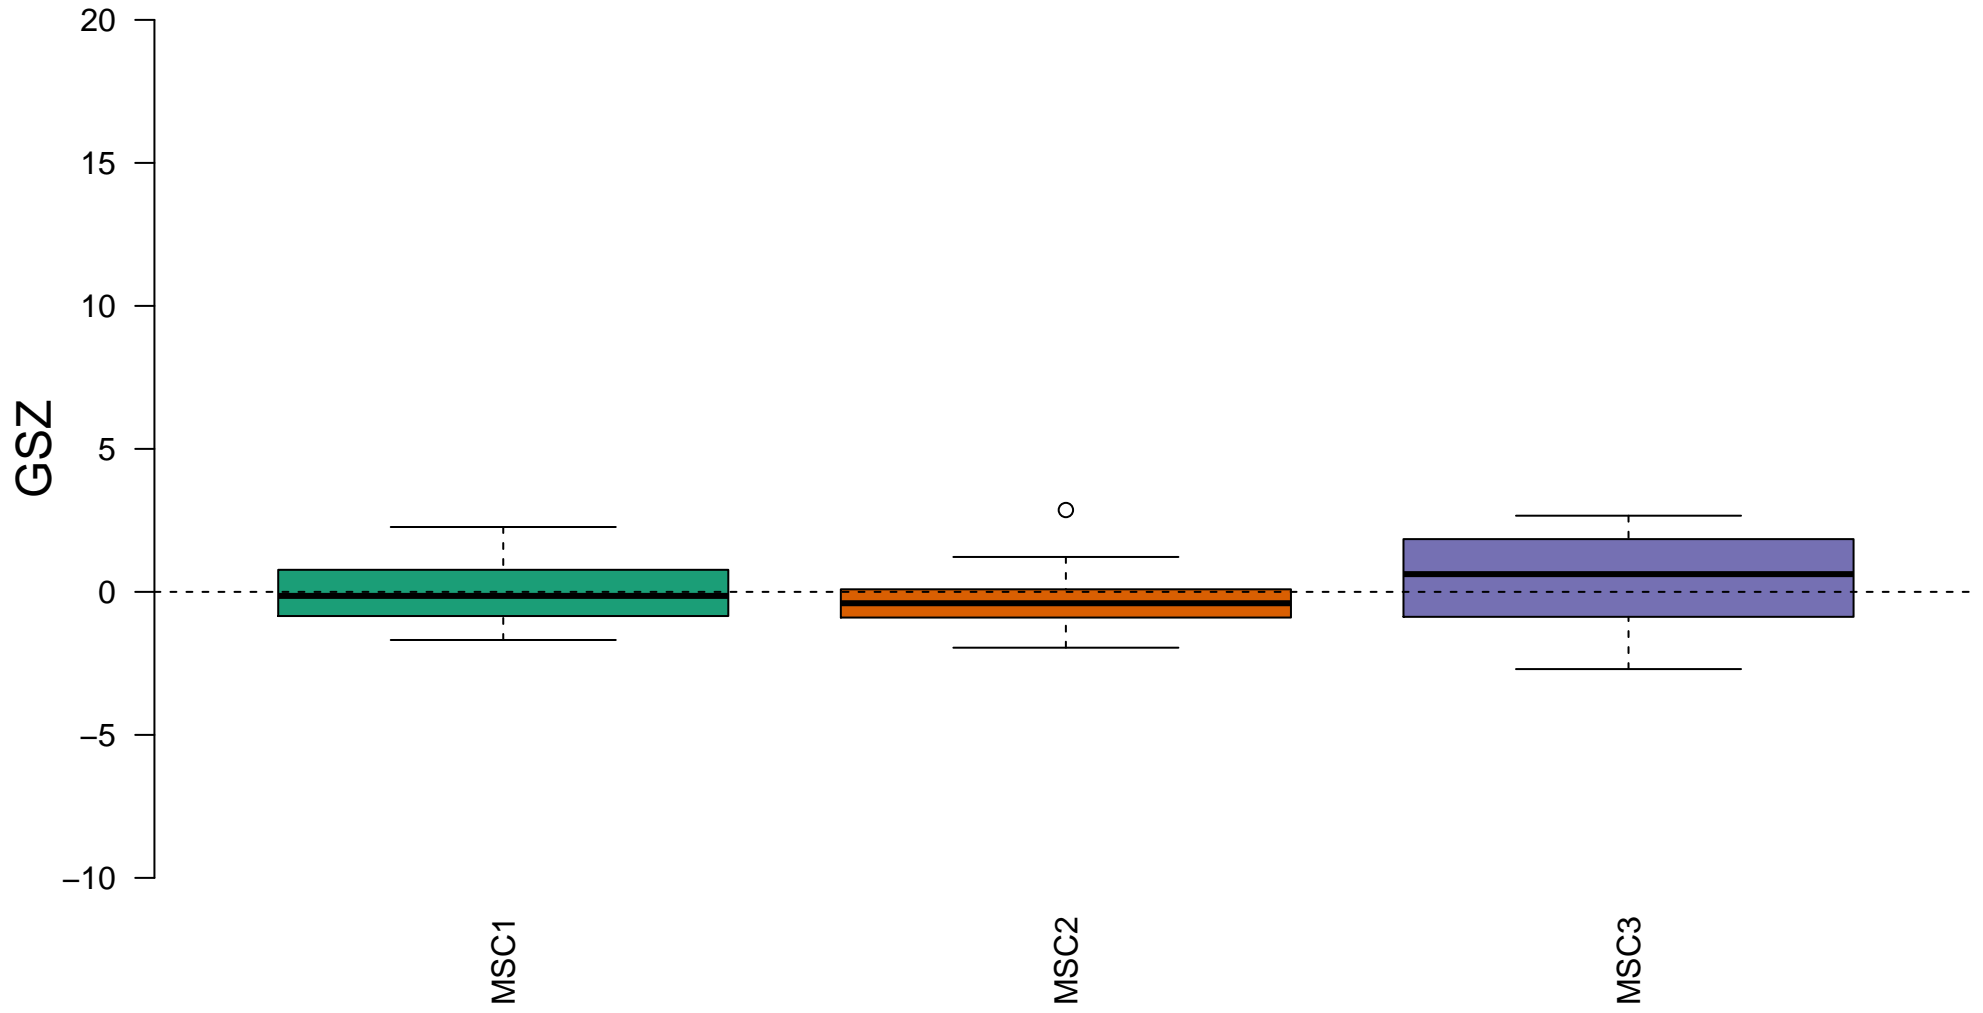

DASU_IL6_SIGNALING_DN

■ on
 ■ -
 □ off

DASU_IL6_SIGNALING_DN

Enrichment in overexpression spots

Enrichment in kMeans clusters